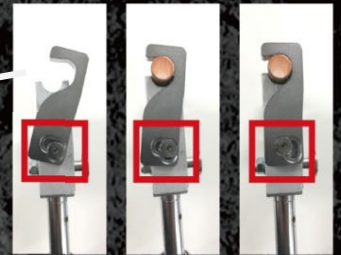

DETACHABLE BENDER

TASCO
High Quality Products

Only for Soft (Annealed) Copper Tube

□ Can be bent cleanly with low friction and minimal force since there is a roller in the guide.

Extension handle
(can cover varieties of work sites.)

Item No.	Applicable Copper Tube	Bending Radius(mm)	Entire Length(mm)	Symbol Color
TA540P-4	1/2" (φ 12.7)	38	405~575	Yellow
TA540P-5	5/8" (φ 15.9)	57	430~600	Blue
TA540P-6	3/4" (φ 19.1)	76	620~850	Green
TA540P-7	7/8" (φ 22.2)	85	635~865	Orange

✓ Can split "Former" and "Guide"

✓ Two stage hook that can bend near the wall

✓ Fall prevention mechanism

✓ Extendable lever type handle

ICHINEN **TASCO** CO.,LTD.